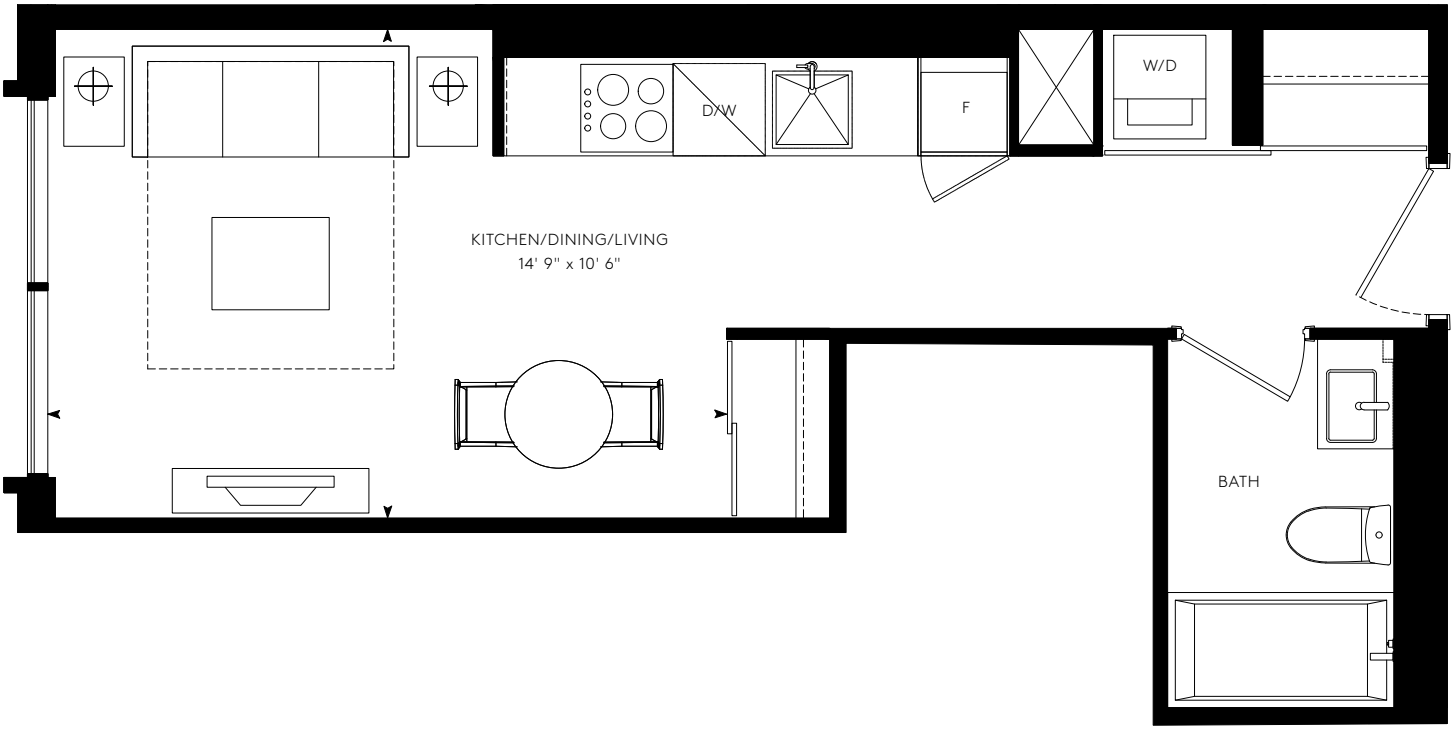

CHURCH357

STUDIO: 357 SF

Note: All prices, figures, sizes, specifications and information are subject to change without notice. E. & O.E. All areas and stated dimensions are approximate. Actual usable floor space, living area and square footage may vary from stated floor area. All illustrations are artist's concept only. The unit shown may be the reverse of the unit purchased. Exterior building elements may be visible from within unit, including but not limited to mullion/metal panel/masonry placement, or other visual treatments. The purchase price does not include any furniture. © 2020 CentreCourt Developments. All rights reserved.