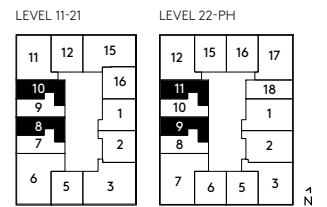

CHURCH357

STUDIO: 357 SF

Note: All prices, figures, sizes, specifications and information are subject to change without notice. E. & O.E. All areas and stated dimensions are approximate. Actual usable floor space, living area and square footage may vary from stated floor area. All illustrations are artist's concept only. The unit shown may be the reverse of the unit purchased. Exterior building elements may be visible from within unit, including but not limited to mullion/metal panel/masonry placement, or other visual treatments. The purchase price does not include any furniture. © 2020 CentreCourt Developments. All rights reserved.