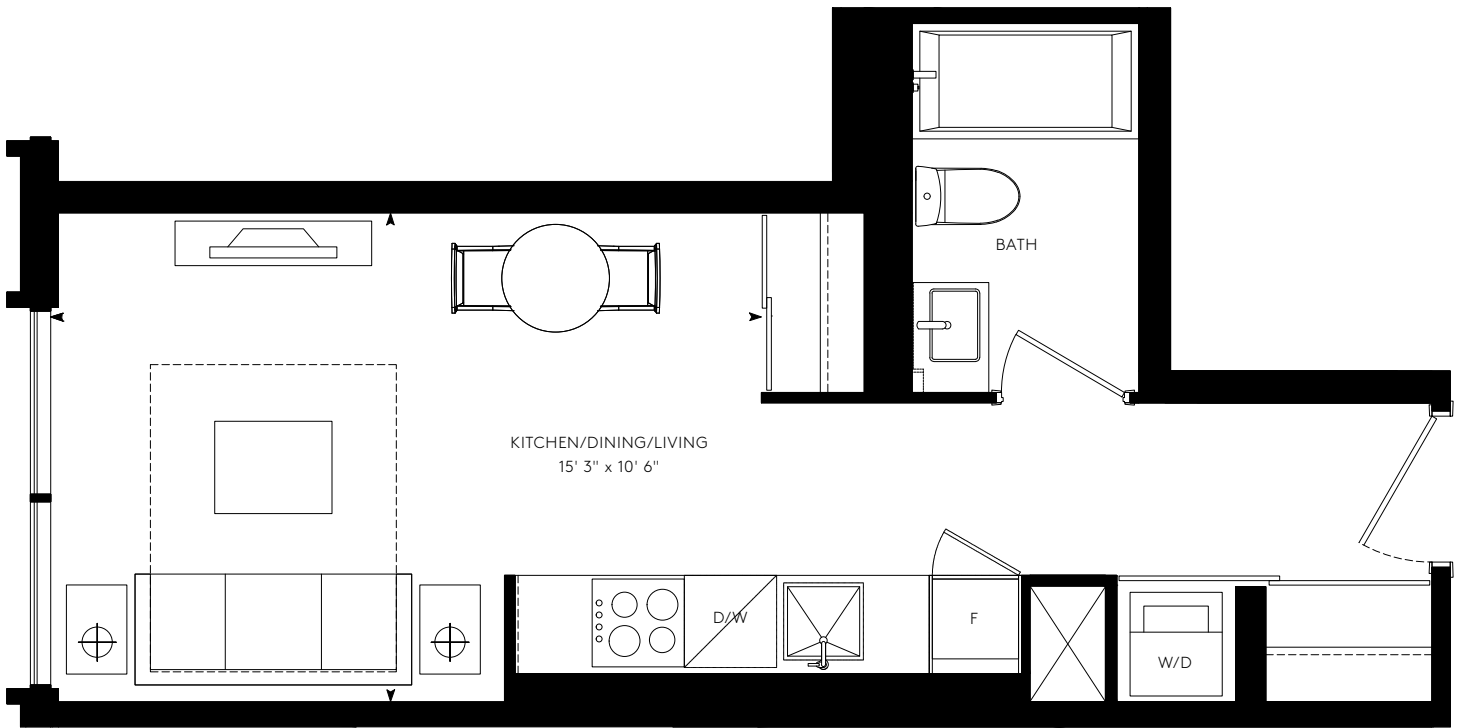

CHURCH359

STUDIO: 359 SF

Note: All prices, figures, sizes, specifications and information are subject to change without notice. E. & O.E. All areas and stated dimensions are approximate. Actual usable floor space, living area and square footage may vary from stated floor area. All illustrations are artist's concept only. The unit shown may be the reverse of the unit purchased. Exterior building elements may be visible from within unit, including but not limited to mullion/metal panel/masonry placement, or other visual treatments. The purchase price does not include any furniture. © 2020 CentreCourt Developments. All rights reserved.