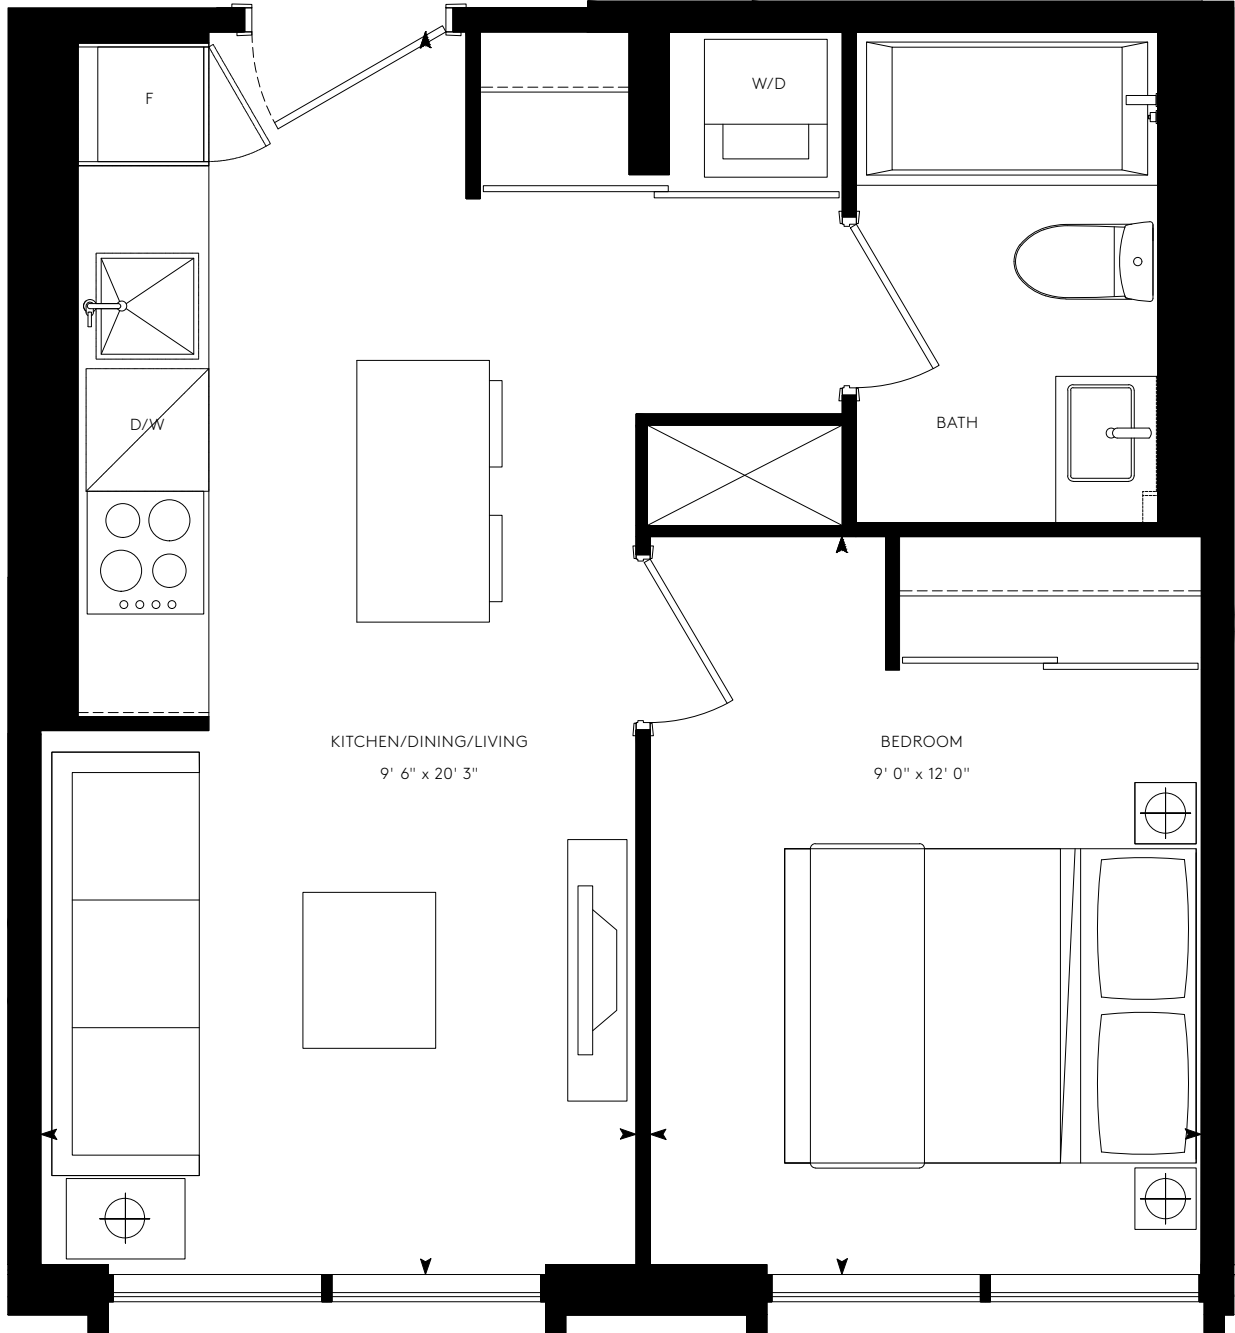

CHURCH427

I BED: 427 SF

Note: All prices, figures, sizes, specifications and information are subject to change without notice. E. & O.E. All areas and stated dimensions are approximate. Actual usable floor space, living area and square footage may vary from stated floor area. All illustrations are artist's concept only. The unit shown may be the reverse of the unit purchased. Exterior building elements may be visible from within unit, including but not limited to mullion/metal panel/masonry placement, or other visual treatments. The purchase price does not include any furniture. © 2020 CentreCourt Developments. All rights reserved.