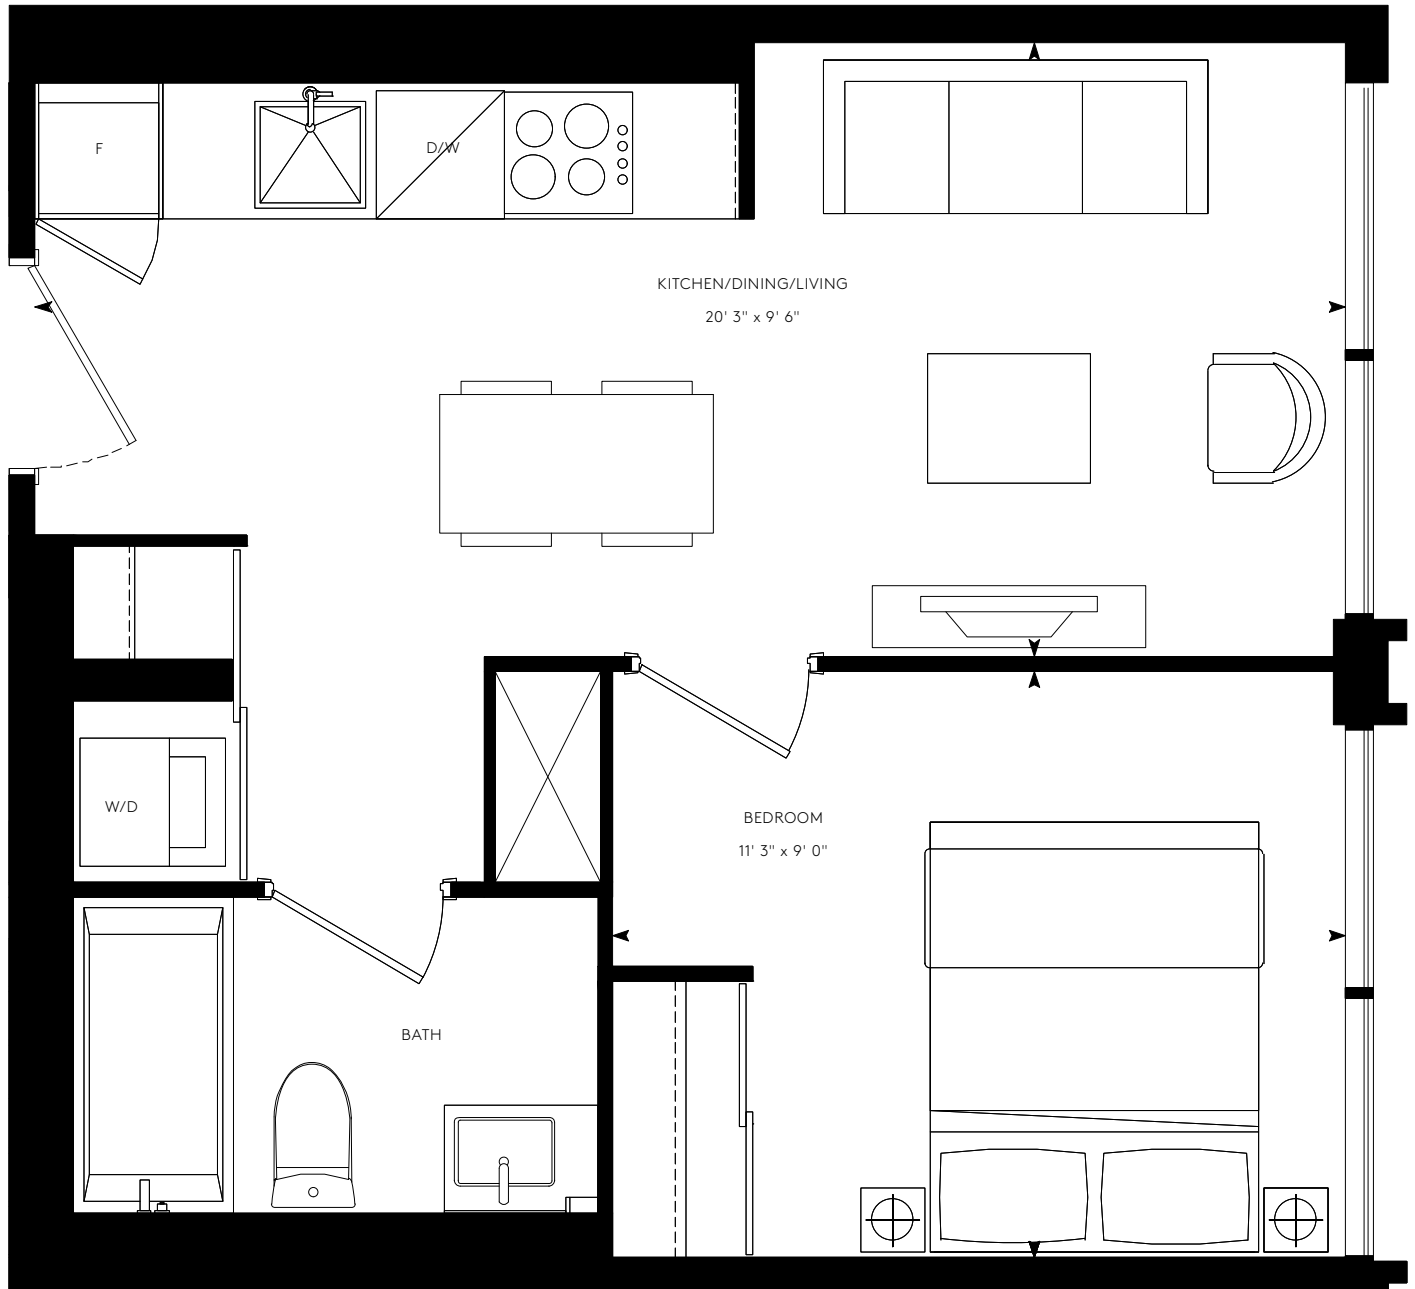

CHURCH432

1 BED: 432 SF

Note: All prices, figures, sizes, specifications and information are subject to change without notice. E. & O.E. All areas and stated dimensions are approximate. Actual usable floor space, living area and square footage may vary from stated floor area. All illustrations are artist's concept only. The unit shown may be the reverse of the unit purchased. Exterior building elements may be visible from within unit, including but not limited to mullion/metal panel/masonry placement, or other visual treatments. The purchase price does not include any furniture. © 2020 CentreCourt Developments. All rights reserved.