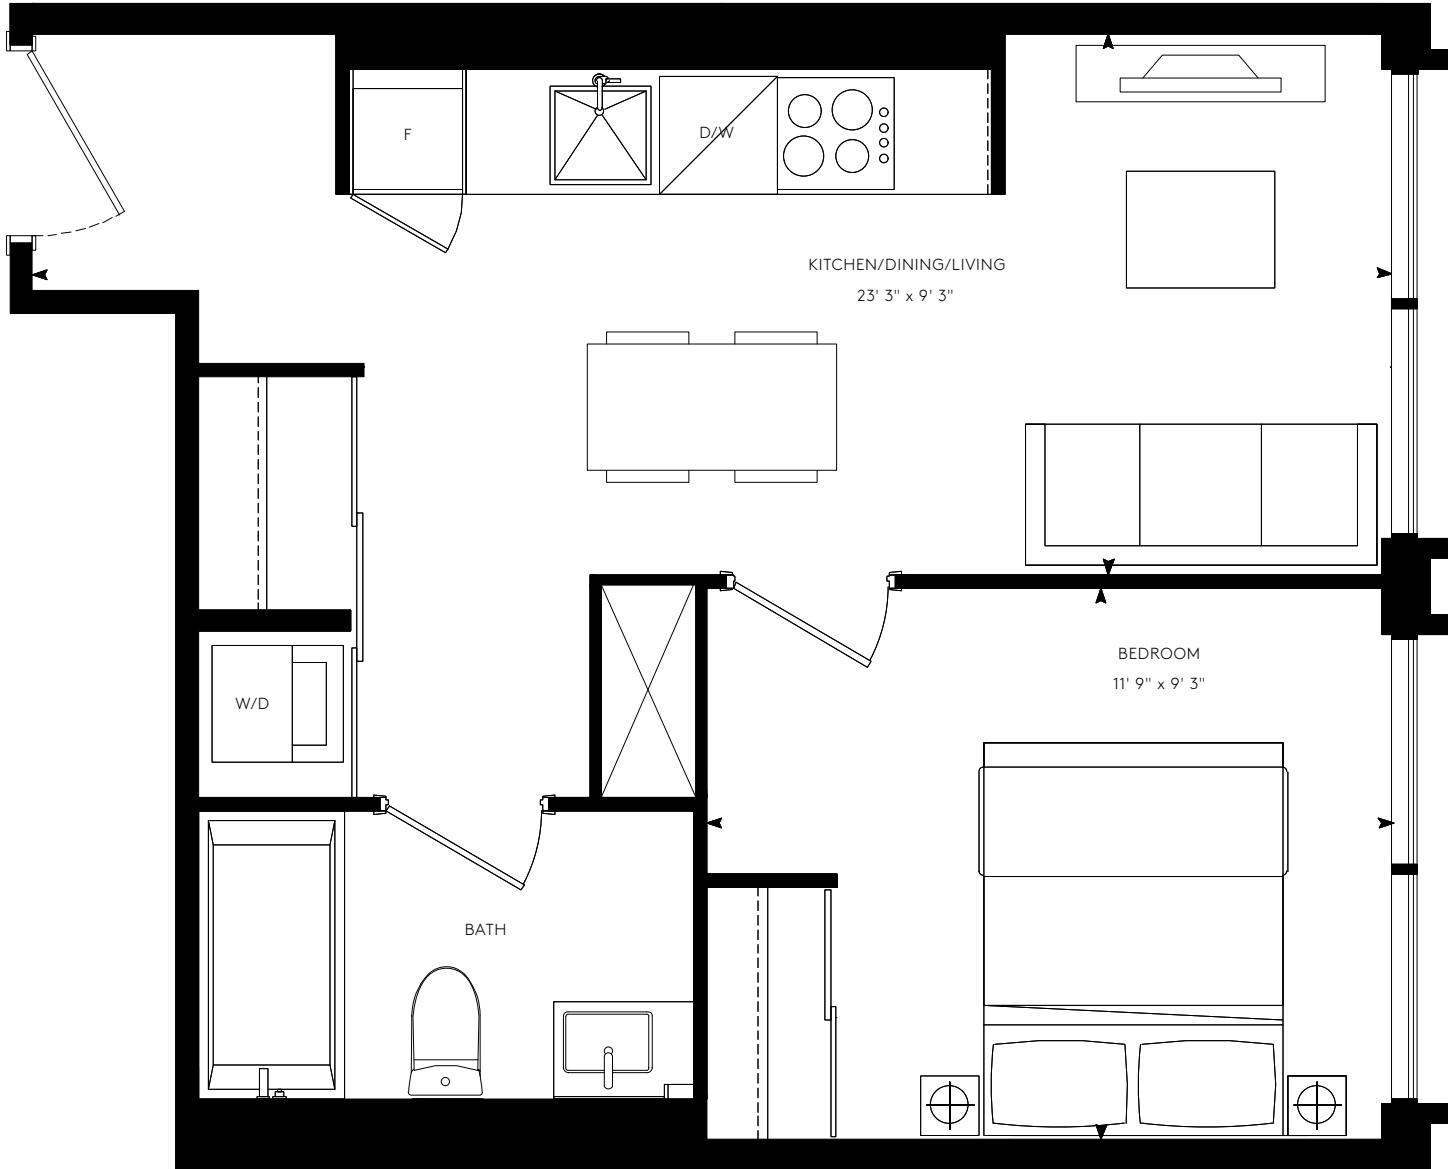

# CHURCH446

I BED: 446 SF

Note: All prices, figures, sizes, specifications and information are subject to change without notice. E. & O.E. All areas and stated dimensions are approximate. Actual usable floor space, living area and square footage may vary from stated floor area. All illustrations are artist's concept only. The unit shown may be the reverse of the unit purchased. Exterior building elements may be visible from within unit, including but not limited to mullion/metal panel/masonry placement, or other visual treatments. The purchase price does not include any furniture. © 2020 CentreCourt Developments. All rights reserved.