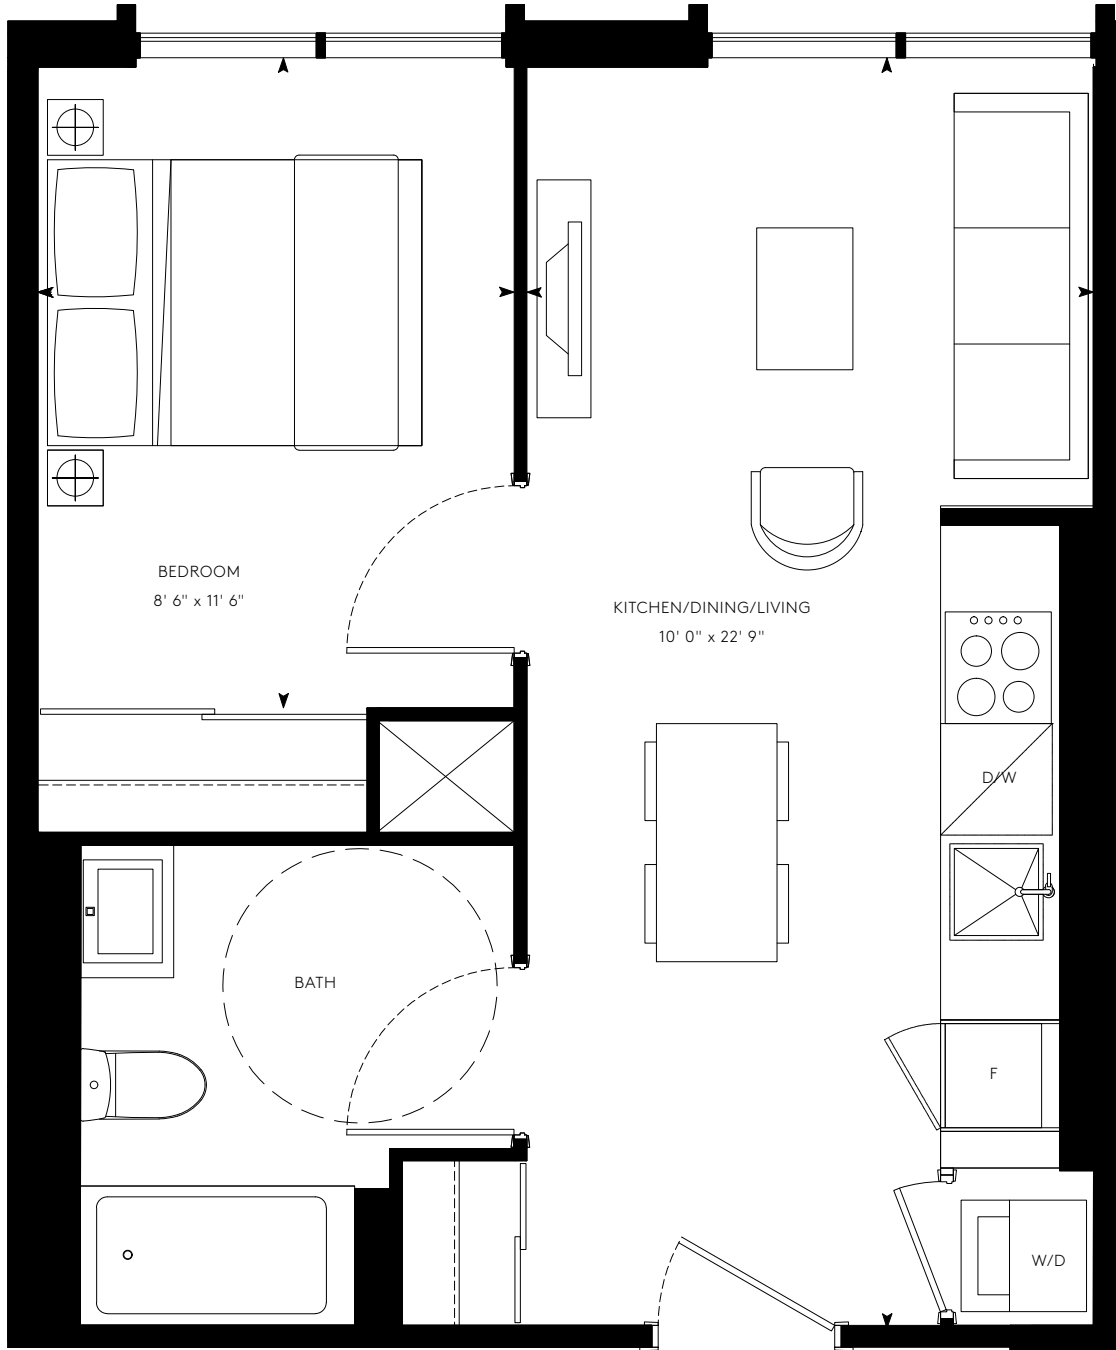

CHURCH478

I BED: 478 SF

Note: All prices, figures, sizes, specifications and information are subject to change without notice. E. & O.E. All areas and stated dimensions are approximate. Actual usable floor space, living area and square footage may vary from stated floor area. All illustrations are artist's concept only. The unit shown may be the reverse of the unit purchased. Exterior building elements may be visible from within unit, including but not limited to mullion/metal panel/masonry placement, or other visual treatments. The purchase price does not include any furniture. © 2020 CentreCourt Developments. All rights reserved.