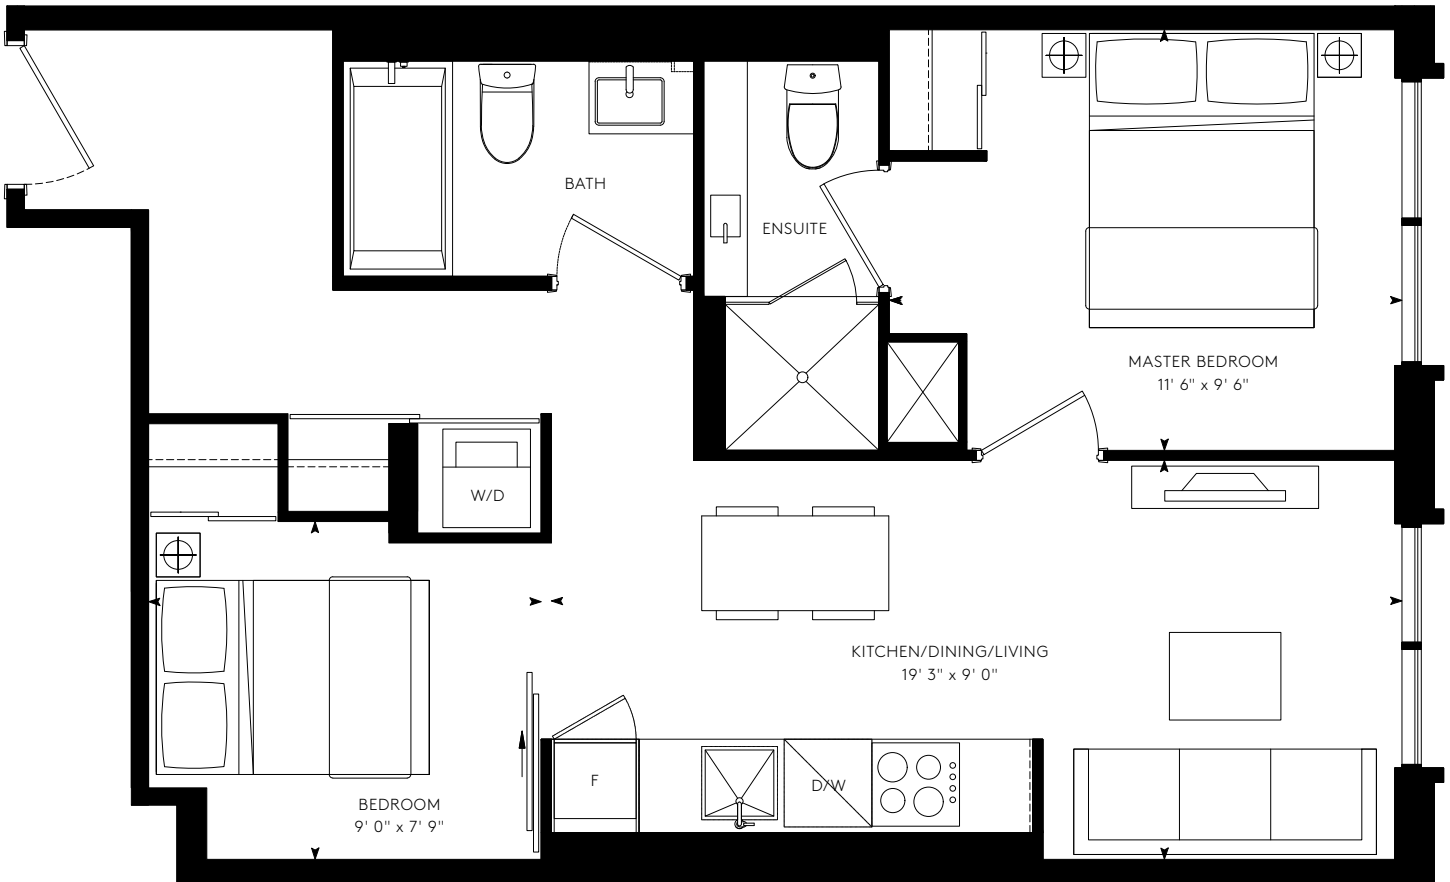

CHURCH615

2 BED: 615 SF

LEVEL 22-PH

Note: All prices, figures, sizes, specifications and information are subject to change without notice. E. & O.E. All areas and stated dimensions are approximate. Actual usable floor space, living area and square footage may vary from stated floor area. All illustrations are artist's concept only. The unit shown may be the reverse of the unit purchased. Exterior building elements may be visible from within unit, including but not limited to mullion/metal panel/masonry placement, or other visual treatments. The purchase price does not include any furniture. © 2020 CentreCourt Developments. All rights reserved.