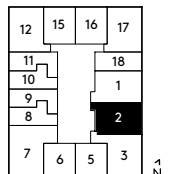

CHURCH615

2 BED: 615 SF

LEVEL 22-PH

Note: All prices, figures, sizes, specifications and information are subject to change without notice. E. & O.E. All areas and stated dimensions are approximate. Actual usable floor space, living area and square footage may vary from stated floor area. All illustrations are artist's concept only. The unit shown may be the reverse of the unit purchased. Exterior building elements may be visible from within unit, including but not limited to mullion/metal panel/masonry placement, or other visual treatments. The purchase price does not include any furniture. © 2020 CentreCourt Developments. All rights reserved.