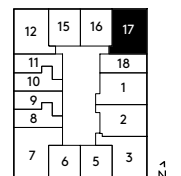

CHURCH 649

2 BED: 649 SF

LEVEL 22-PH

Note: All prices, figures, sizes, specifications and information are subject to change without notice. E. & O.E. All areas and stated dimensions are approximate. Actual usable floor space, living area and square footage may vary from stated floor area. All illustrations are artist's concept only. The unit shown may be the reverse of the unit purchased. Exterior building elements may be visible from within unit, including but not limited to mullion/metal panel/masonry placement, or other visual treatments. The purchase price does not include any furniture. © 2020 CentreCourt Developments. All rights reserved.