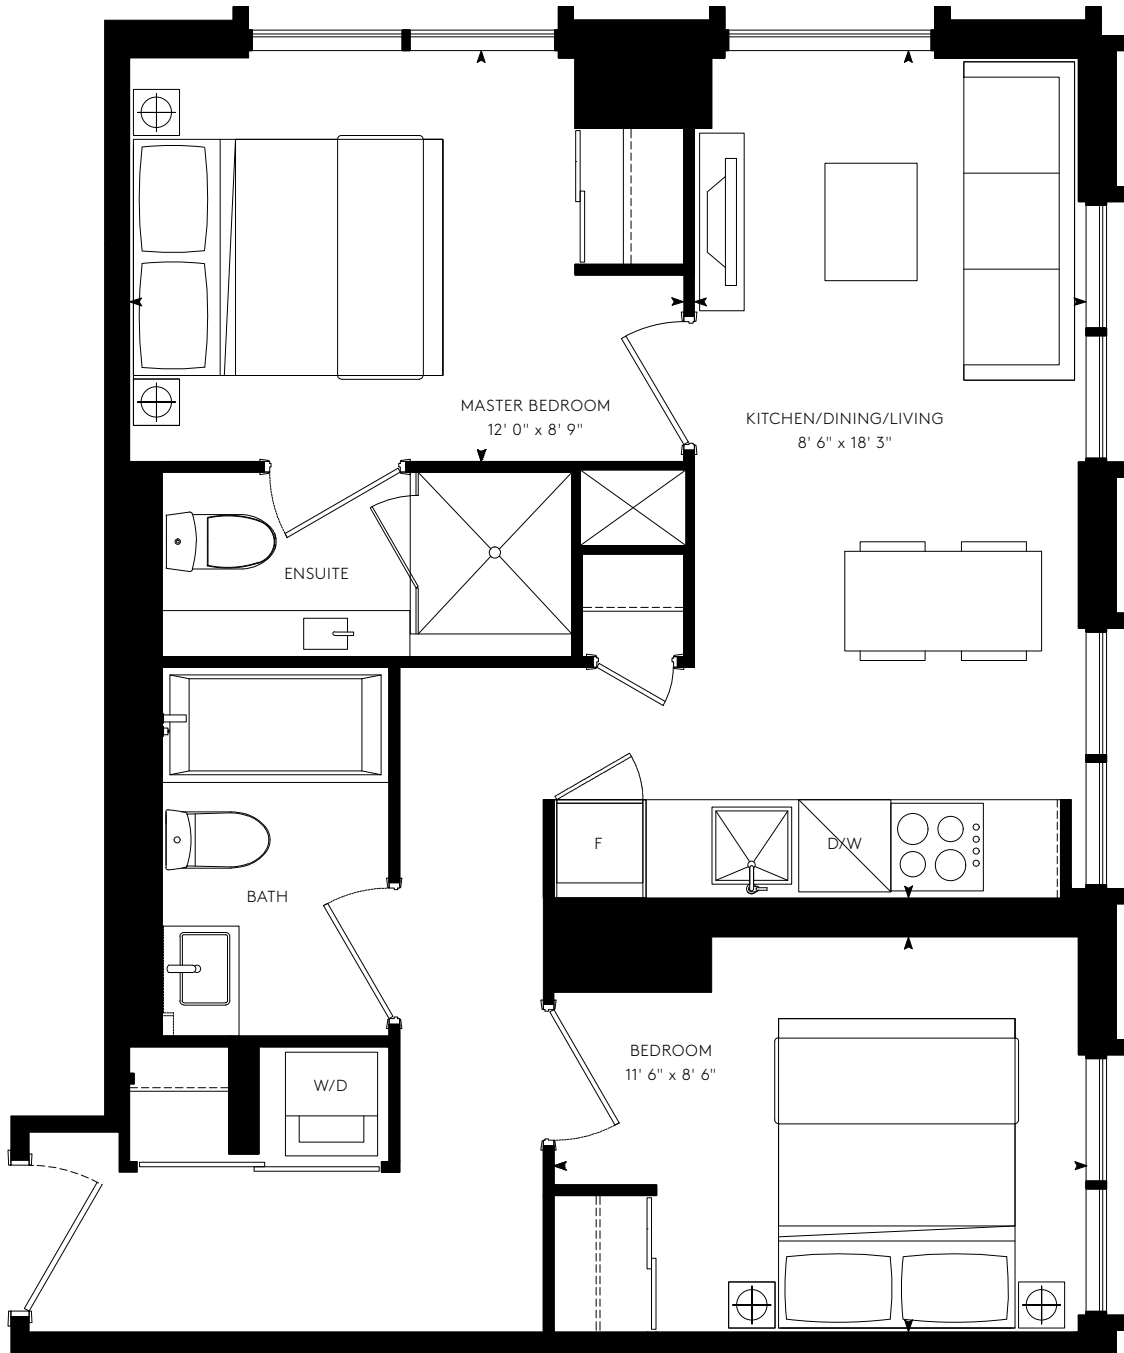

CHURCH 649

2 BED: 649 SF

LEVEL 22-PH

Note: All prices, figures, sizes, specifications and information are subject to change without notice. E. & O.E. All areas and stated dimensions are approximate. Actual usable floor space, living area and square footage may vary from stated floor area. All illustrations are artist's concept only. The unit shown may be the reverse of the unit purchased. Exterior building elements may be visible from within unit, including but not limited to mullion/metal panel/masonry placement, or other visual treatments. The purchase price does not include any furniture. © 2020 CentreCourt Developments. All rights reserved.