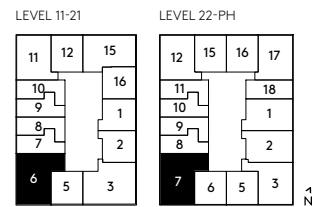

CHURCH 820

3 BED: 820 SF

Note: All prices, figures, sizes, specifications and information are subject to change without notice. E. & O.E. All areas and stated dimensions are approximate. Actual usable floor space, living area and square footage may vary from stated floor area. All illustrations are artist's concept only. The unit shown may be the reverse of the unit purchased. Exterior building elements may be visible from within unit, including but not limited to mullion/metal panel/masonry placement, or other visual treatments. The purchase price does not include any furniture. © 2020 CentreCourt Developments. All rights reserved.