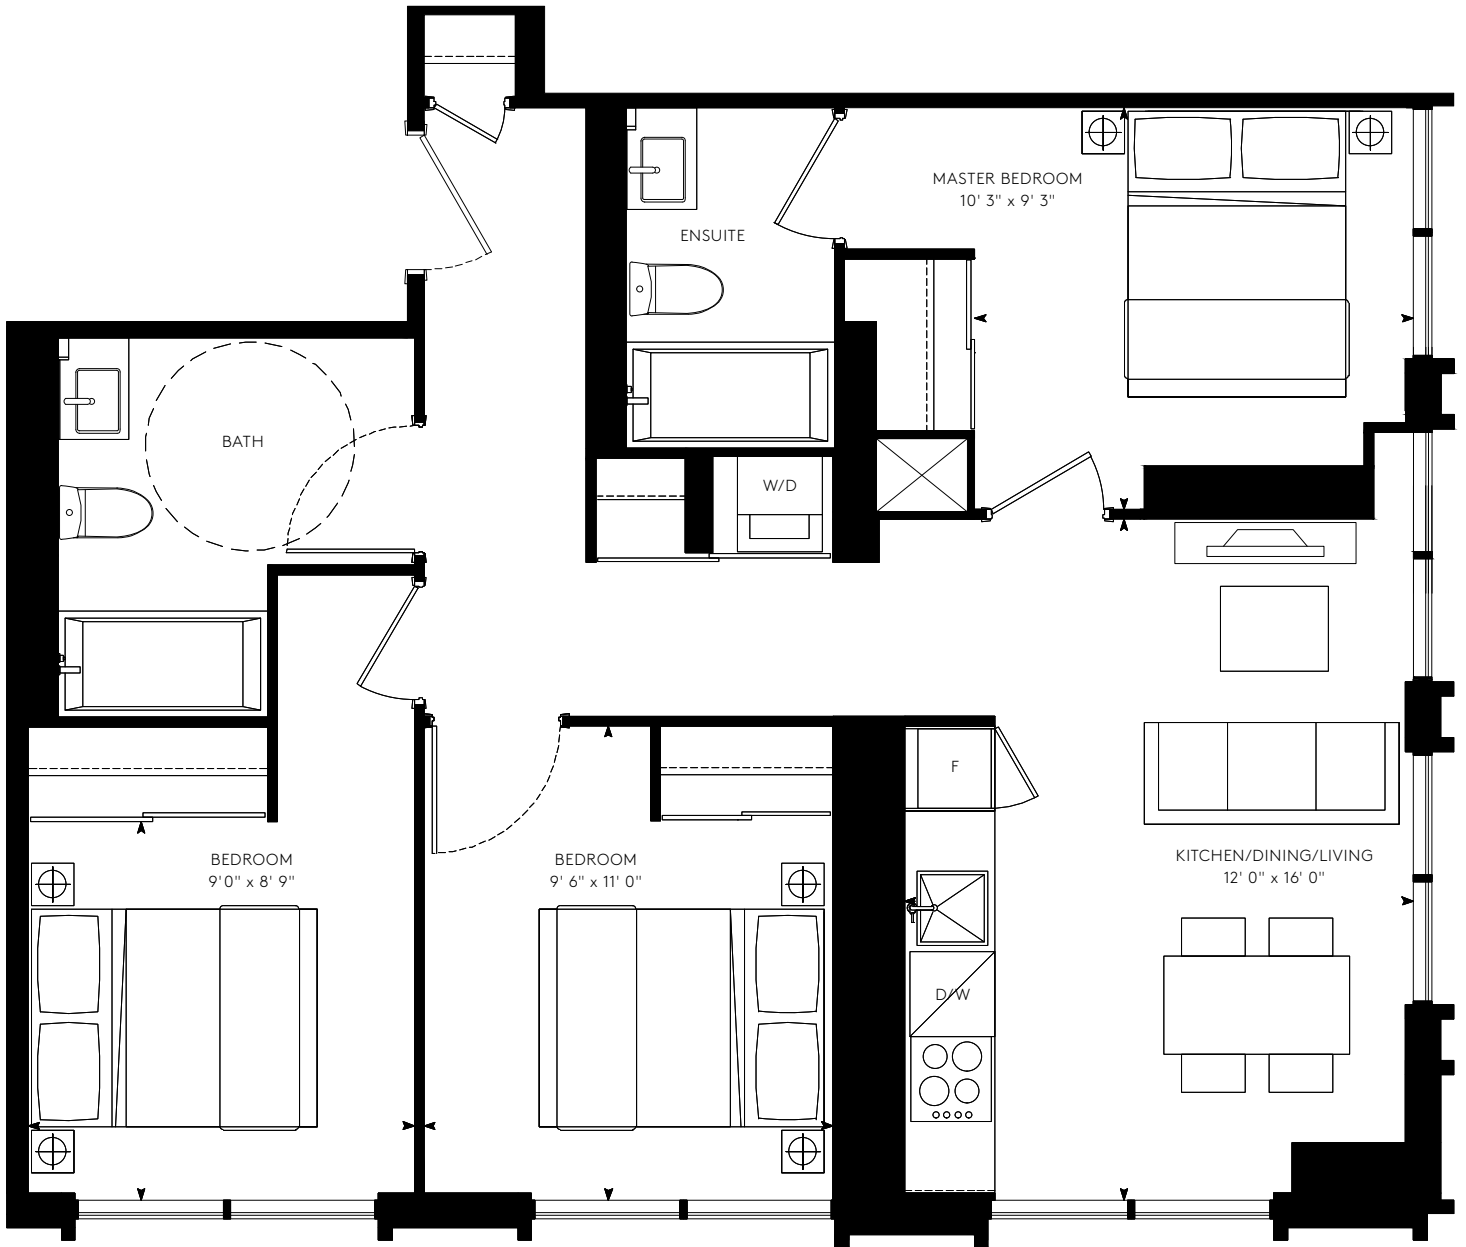

# CHURCH 860

3 BED: 860 SF

Note: All prices, figures, sizes, specifications and information are subject to change without notice. E. & O.E. All areas and stated dimensions are approximate. Actual usable floor space, living area and square footage may vary from stated floor area. All illustrations are artist's concept only. The unit shown may be the reverse of the unit purchased. Exterior building elements may be visible from within unit, including but not limited to mullion/metal panel/masonry placement, or other visual treatments. The purchase price does not include any furniture. © 2020 CentreCourt Developments. All rights reserved.